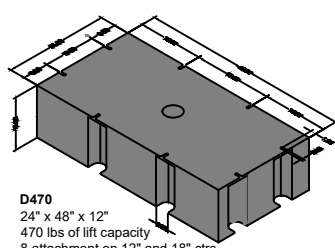

D335
24" x 36" x 12"
335 lbs of lift capacity
8 attachment on 12" and 18" ctrs

D470
24" x 48" x 12"
470 lbs of lift capacity
8 attachment on 12" and 18" ctrs

D700
36" x 48" x 12"
700 lbs of lift capacity
8 attachment on 12" and 18" ctrs
Not UPS shippable

B600
24" x 48" x 16"
600 lbs of lift capacity
8 attachment on 12" and 16" ctrs

B900
36" x 48" x 16"
900 lbs of lift capacity
8 attachment on 18" ctrs
Not UPS shippable

B1200
48" x 48" x 16"
1200 lbs of lift capacity
8 attachment
Not UPS shippable

B1850
48" x 72" x 16"
1850 lbs of lift capacity
8 attachment
Not UPS shippable

C490
24" x 36" x 18"
490 lbs of lift capacity
8 attachment on 12" and 18" ctrs

C650
24" x 48" x 18"
650 lbs of lift capacity
8 attachment on 12" and 18" ctrs
Not UPS Shippable

C1000
36" x 48" x 18"
1000 lbs of lift capacity
8 attachment on 18" ctrs
Not UPS shippable

C1300
48" x 48" x 18"
1300 lbs of lift capacity
8 attachment
Not UPS shippable

C2000
48" x 72" x 18"
1850 lbs of lift capacity
8 attachment
Not UPS shippable